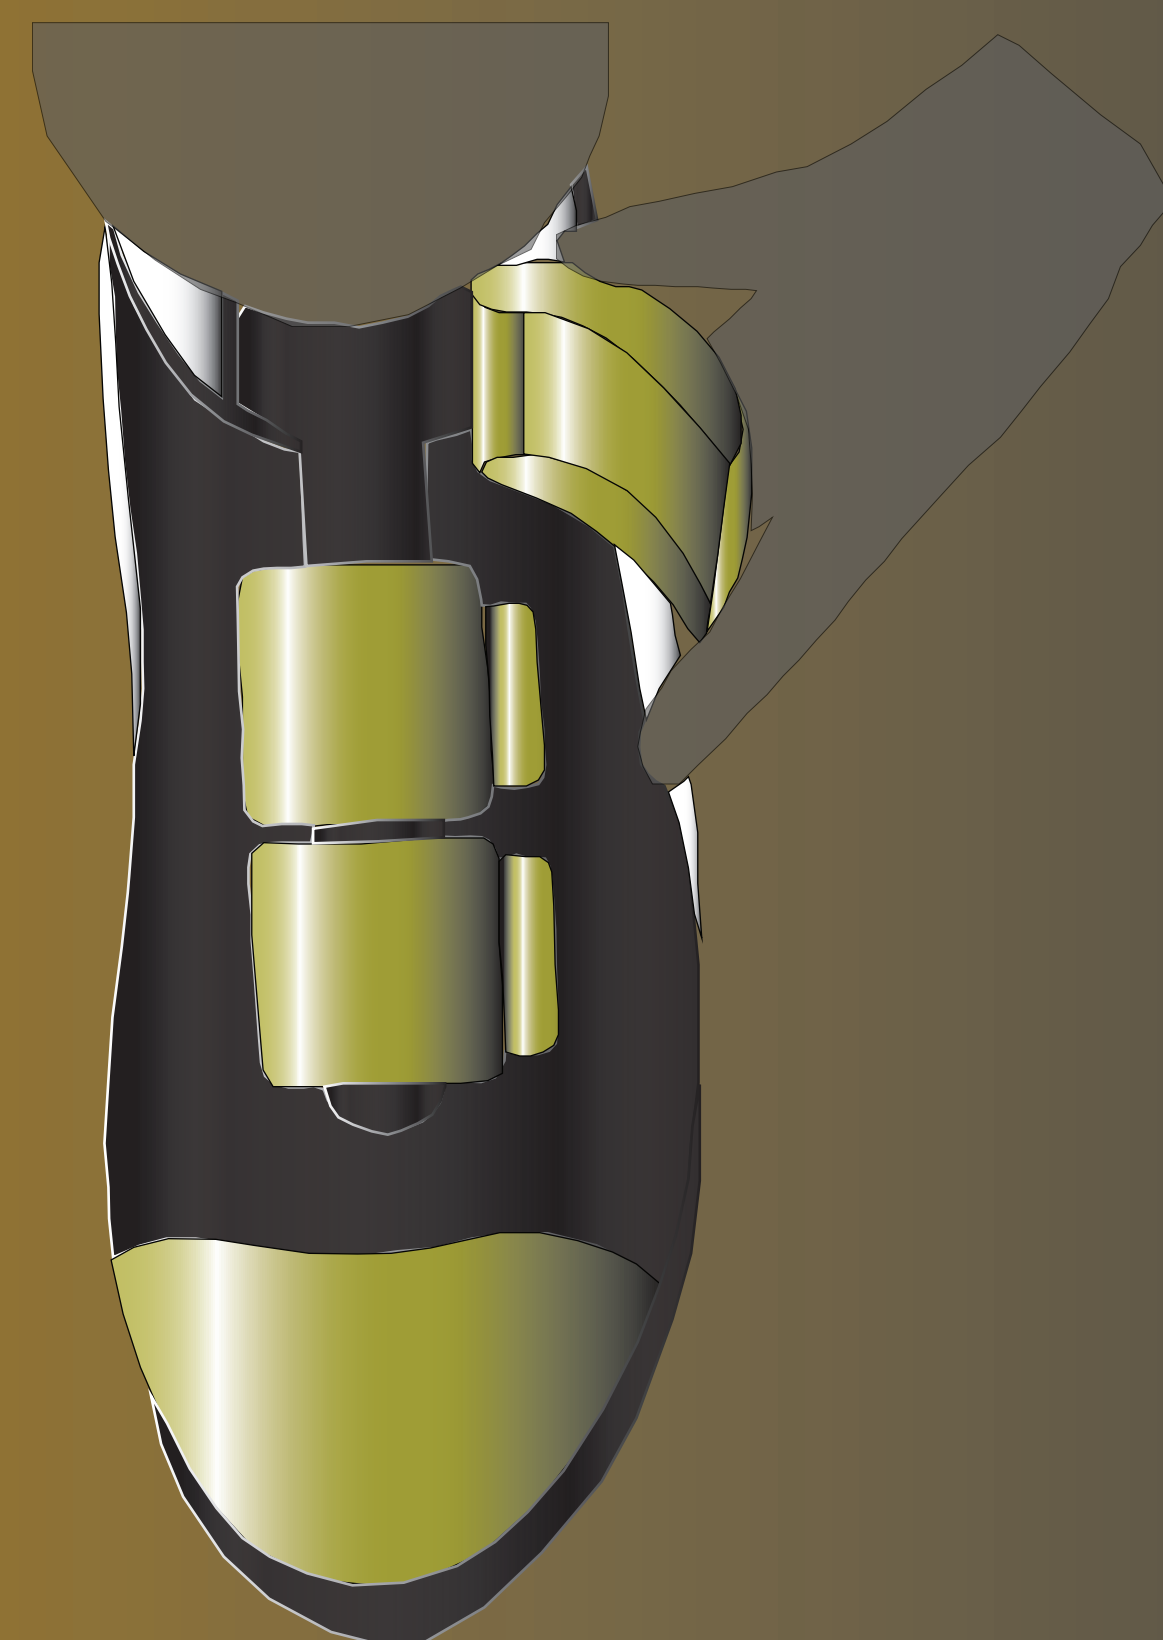

# NEOWALKERS

THE NEOWALKER SHOE IN OFF MODE

THE NEOWALKER SHOE IN FLASH MODE

THE NEOWALKER SHOE IN ON MODE

THE NEOWALKER SHOE IN PRESSURE MODE

THE NEOWALKER SHOE WITH ALL CLAMPS OPEN

THE NEOWALKER SHOE WITH ONE LOCKING CLAMP OPEN

THE NEOWALKER SHOE WITH TWO LOCKING CLAMPS OPEN