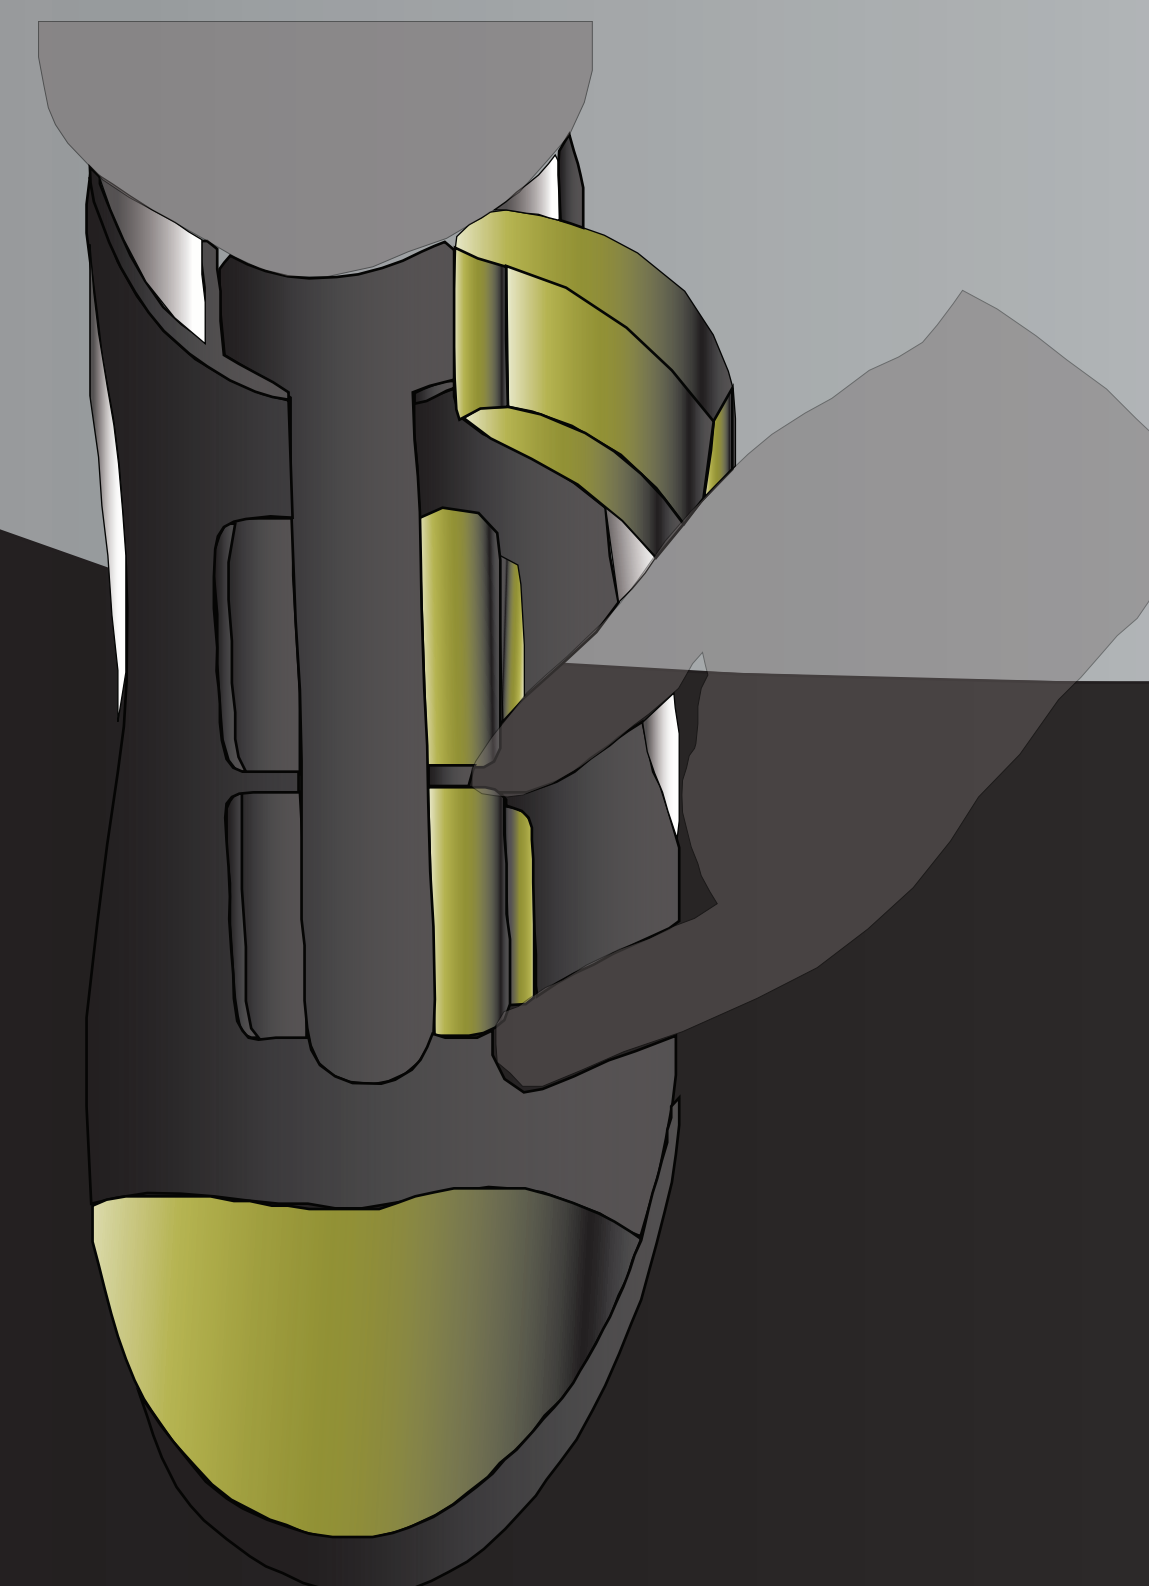

# NEOWALKERS

THE NEOWALKER SHOE IN OFF MODE

THE NEOWALKER SHOE IN FLASH MODE

THE NEOWALKER SHOE IN ON MODE

THE NEOWALKER SHOE IN PRESSURE MODE

THE NEOWALKER SHOE WITH ALL CLAMPS OPEN

THE NEOWALKER SHOE WITH ONE LOCKING CLAMP OPEN

THE NEOWALKER SHOE WITH TWO LOCKING CLAMPS OPEN