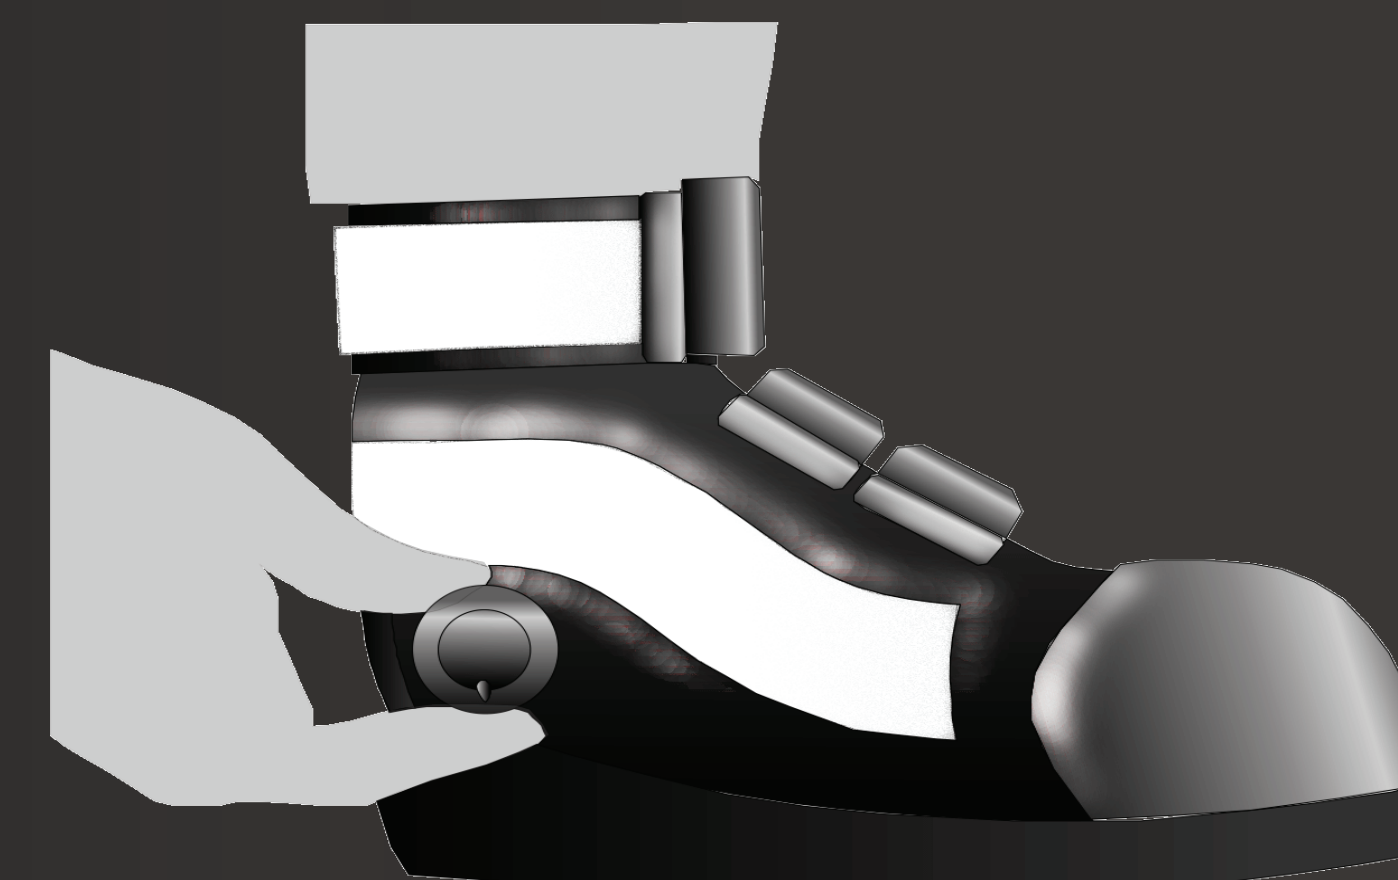

# NEOWALKERS

THE NEOWALKER SHOE IN OFF MODE

THE NEOWALKER SHOE IN FLASH MODE

THE NEOWALKER SHOE IN ON MODE

THE NEOWALKER SHOE IN PRESSURE MODE

THE NEOWALKER SHOE WITH ALL CLAMPS OPEN

THE NEOWALKER SHOE WITH ONE LOCKING CLAMP OPEN

THE NEOWALKER SHOE WITH TWO LOCKING CLAMPS OPEN