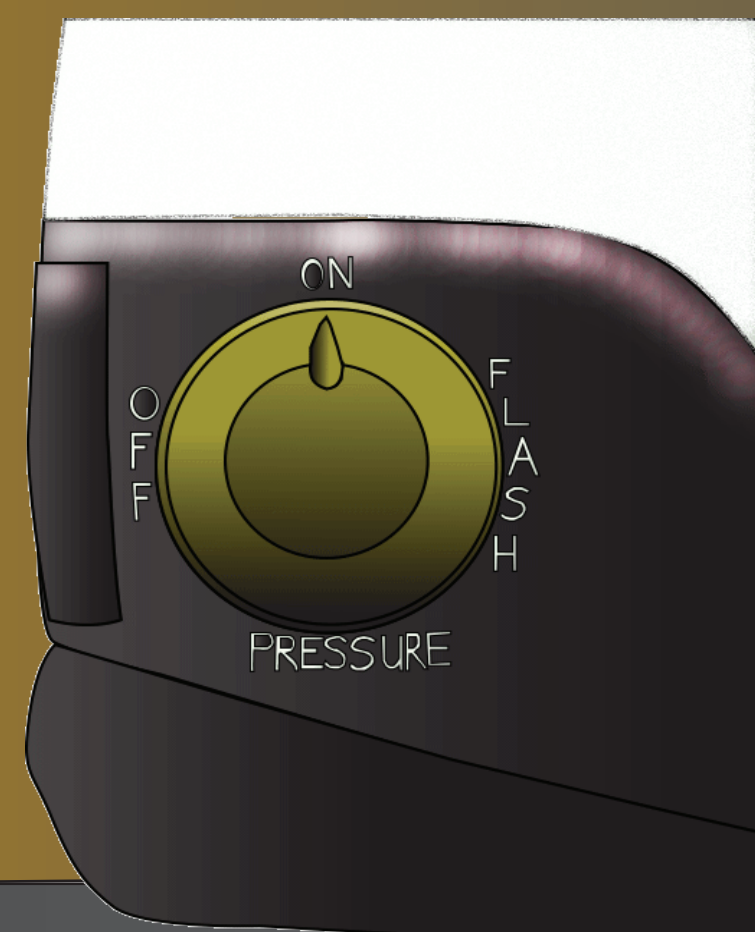

# NEOWALKERS

THE NEOWALKER SHOE IN OFF MODE

THE NEOWALKER SHOE IN FLASH MODE

THE NEOWALKER SHOE IN ON MODE

THE NEOWALKER SHOE IN PRESSURE MODE

THE NEOWALKER SHOE WITH ALL CLAMPS OPEN

THE NEOWALKER SHOE WITH ONE LOCKING CLAMP OPEN

THE NEOWALKER SHOE WITH TWO LOCKING CLAMPS OPEN